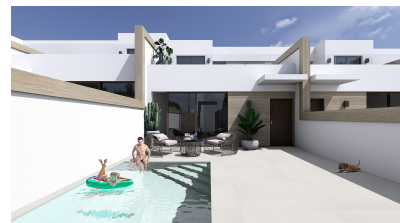

VILLA, CENTRUM, BENIJÓFAR

Ref CM1431

273,000€

| | | | | | |
|------------------------|--------|------------------------|------------|------------------|--------|
| Property type : | Resale | Swimming pool : | Private | Airport : | 30 min |
| Year built : | 2021 | Garden : | Private | Beach : | 12 km |
| Bedrooms : | 3 | Orientation : | South West | | |
| Bathrooms : | 2 | | | | |